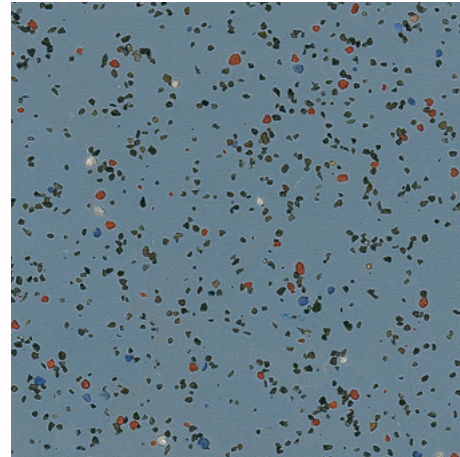

Marinesafe PU

3108 ANCHOR GREY
NCS S 3502-Y

w/r 3710
LRV 36

3210 OCEAN BLUE
NCS S 4020-R90B

w/r 9170
LRV 21

3190 BLACK SEA
NCS S 8502-R

w/r 8640
LRV 5

3220 OAKUM BEIGE
NCS S 3020-Y20R

w/r 2500
LRV 37

The closest perceived NCS (Natural Colour System) references are quoted.
The LRV (Light Reflectance Value) is tested in accordance with BS8300:2009.