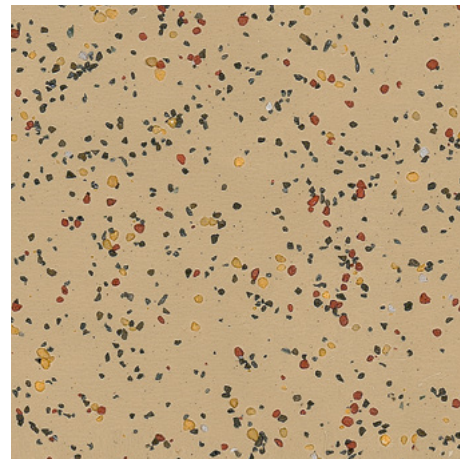

Marinesafe PU

3108 ANCHOR GREY
NCS S 3502-Y

w/r 3710
LRV 36

3210 OCEAN BLUE
NCS S 4020-R90B

w/r 9170
LRV 21

3190 BLACK SEA
NCS S 8502-R

w/r 8640
LRV 5

3220 OAKUM BEIGE
NCS S 3020-Y20R

w/r 2500
LRV 37

The closest perceived NCS (Natural Colour System) references are quoted.
The LRV (Light Reflectance Value) is tested in accordance with BS8300:2009.