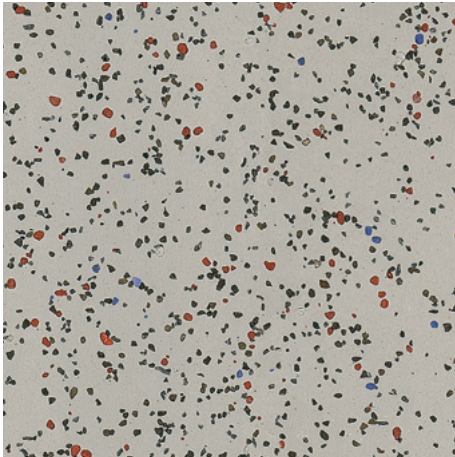

Marinesafe PU

3108 ANCHOR GREY
NCS S 3502-Y

w/r 3710
LRV 36

3210 OCEAN BLUE
NCS S 4020-R90B

w/r 9170
LRV 21

3190 BLACK SEA
NCS S 8502-R

w/r 8640
LRV 5

3220 OAKUM BEIGE
NCS S 3020-Y20R

w/r 2500
LRV 37

The closest perceived NCS (Natural Colour System) references are quoted.
The LRV (Light Reflectance Value) is tested in accordance with BS8300:2009.