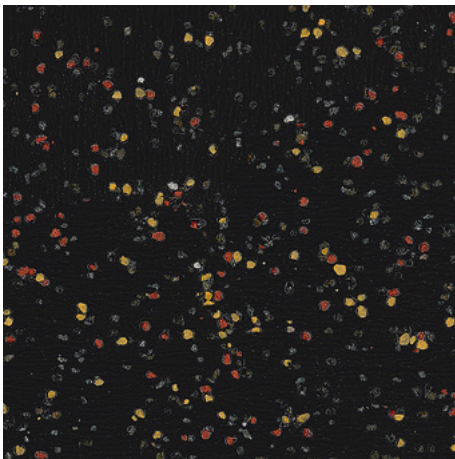

Marinesafe PU

3108 ANCHOR GREY
NCS S 3502-Y

w/r 3710
LRV 36

3210 OCEAN BLUE
NCS S 4020-R90B

w/r 9170
LRV 21

3190 BLACK SEA
NCS S 8502-R

w/r 8640
LRV 5

3220 OAKUM BEIGE
NCS S 3020-Y20R

w/r 2500
LRV 37

The closest perceived NCS (Natural Colour System) references are quoted.
The LRV (Light Reflectance Value) is tested in accordance with BS8300:2009.